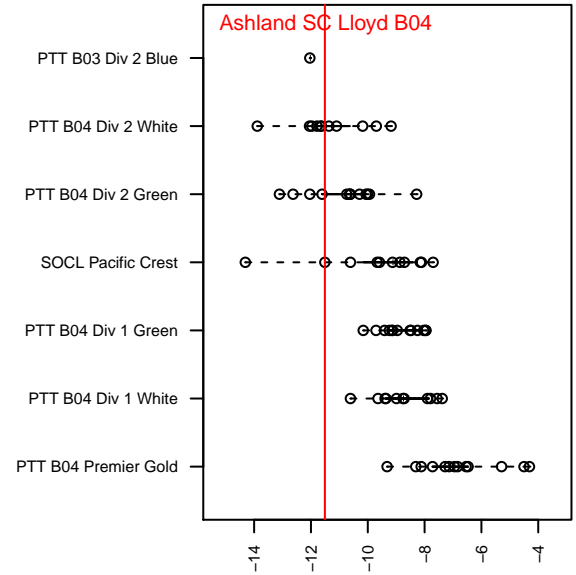

# Ashland SC Lloyd B04

Ashland SC  
Ashland, OR  
B04 total strength=99  
attack=0.09 defense=0.08  
fall league = SOCL Pacific Crest

alt names used:

Venues played:  
2015 SOCL Pacific Crest

**attack and defense variance (black dot)  
relative to other teams  
and top 10 in region**

**attack and defense rating  
relative to others at age  
and all opponents in last 13 months**

**Performance relative to 13 month average**

**Performance relative to 13 month average**

<b>date</b>	<b>home</b>		<b>away</b>		<b>venue</b>	<b>pred.home</b>	<b>pred.away</b>
2015-10-24	UUSC Cohesion B04	0	Ashland SC Lloyd B04	5	2015 SOCL Pacific Crest	0.40	2.58
2015-10-17	Ashland SC Lloyd B04	1	RVSC Timbers Red B04	8	2015 SOCL Pacific Crest	1.05	3.96
2015-10-11	Ashland SC Lloyd B04	1	BUSC B B04	2	2015 SOCL Pacific Crest	1.35	2.58
2015-10-10	RVSC Timbers Black B04	1	Ashland SC Lloyd B04	0	2015 SOCL Pacific Crest	4.37	0.59
2015-10-04	GPYSC Annihilators Blue B04	4	Ashland SC Lloyd B04	0	2015 SOCL Pacific Crest	4.09	0.40
2015-10-03	Ashland SC Lloyd B04	0	GPYSC Annihilators White B04	7	2015 SOCL Pacific Crest	0.34	4.59
2015-09-27	BUSC A B04	6	Ashland SC Lloyd B04	1	2015 SOCL Pacific Crest	3.44	0.92
2015-09-20	Table Rock SC Hurricanes B04	3	Ashland SC Lloyd B04	0	2015 SOCL Pacific Crest	4.14	0.65
2015-09-19	Ashland SC Lloyd B04	1	RVSC Timbers White B04	4	2015 SOCL Pacific Crest	0.84	4.34
2015-09-12	Ashland SC Lloyd B04	0	Table Rock SC Storm B03	8	2015 SOCL Pacific Crest	0.27	11.10